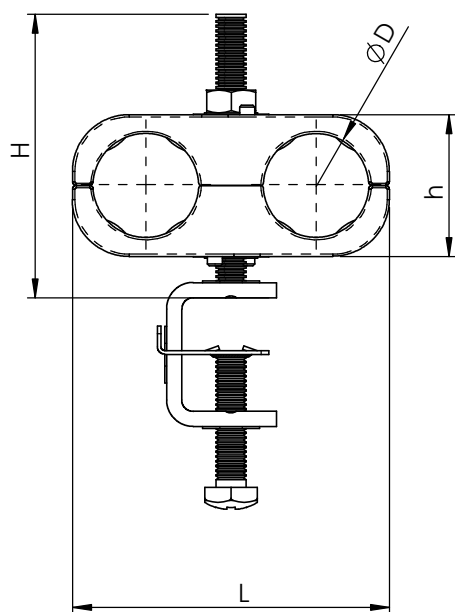

PRODUCT DATA SHEET

A) SPECIFICATIONS

- 1 SEB calibrated double saddle
P.P. black
- 2 Threaded bar - BFI M8 (SS)
- 3 Washers (SS)
- 4 Hexagonal Nuts M8 (SS)
- 5 Compact Clamp MIM 8/25 (SS)

B) RESISTANCE TESTS

- UV Test BS-ISO 105-B06
Vibration test conforming to UNI 60068-2-6
Operating temperature: -40°C +85°C

C) DELIVERY MODALITIES

- Packing in boxes.
Label indicating:
product code, article, quantity,
production batch,
FIMO logo and figure.
(Customer code on request).

D) MOUNTING INSTRUCTIONS

on request

CODE	ARTICLE	Ø D	L	h	H	BOX	WEIGHT
61 1566 0208	UMC 2x8	7 - 8	51	20	50	20	145
61 1566 0209	UMC 2x9	8 - 9	51	20	50	20	145
61 1566 0211	UMC 2x11	10 - 11	51	20	50	20	145
61 1566 0213	UMC 2x13	12 - 13	60	27	75	20	158
61 1566 0214*	UMC 2x1/2"S*	13 - 14	60	27	75	20	158
61 1566 0212	UMC 2x1/2" (17)	16 - 17	60	27	75	20	158
61 1566 0258	UMC 2x5/8" (23)	21 - 23	84	37	75	20	199
61 1566 0278	UMC 2x7/8" (28)	27 - 28	84	37	75	20	199
61 1566 2114	UMC 2x1.1/4" (40)	39 - 40	108	54	100	20	231
61 1566 2158	UMC 2x1.5/8" (52)	50 - 52	133	66	100	20	240

article
UMC 2

RI	DATE	DR	DATE	AP	Description:
02					Universal cable clamps with MIM 8/25 compact clamp. For 2 coaxial cables, complete with 2 calibrated saddles. For articles see schedule.
01					
00	31/03/16	G.S.	31/03/16	A.V.	
1 ST EMISSION					
					Use: Fastening of 2 coaxial cables on flat, round, angular