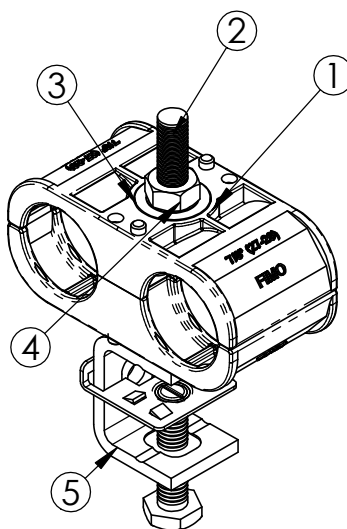

PRODUCT DATA SHEET

A) SPECIFICATIONS

- 1 SEB calibrated double saddle
P.P. black
- 2 Threaded bar - BFI M8 (SS)
- 3 Washers (SS)
- 4 Hexagonal Nuts M8 (SS)
- 5 Compact Clamp MIM 8/25 (SS)

B) RESISTANCE TESTS

- UV Test BS-ISO 105-B06
Vibration test conforming to UNI 60068-2-6
Operating temperature: -40°C +85°C

C) DELIVERY MODALITIES

- Packing in boxes.
Label indicating:
product code, article, quantity,
production batch,
FIMO logo and figure.
(Customer code on request).

D) MOUNTING INSTRUCTIONS

on request

CODE	ARTICLE	Ø D	L	h	H	BOX	WEIGHT
61 1566 0208	UMC 2x8	7 - 8	51	20	50	20	145
61 1566 0209	UMC 2x9	8 - 9	51	20	50	20	145
61 1566 0211	UMC 2x11	10 - 11	51	20	50	20	145
61 1566 0213	UMC 2x13	12 - 13	60	27	75	20	158
61 1566 0214*	UMC 2x1/2"S*	13 - 14	60	27	75	20	158
61 1566 0212	UMC 2x1/2" (17)	16 - 17	60	27	75	20	158
61 1566 0258	UMC 2x5/8" (23)	21 - 23	84	37	75	20	199
61 1566 0278	UMC 2x7/8" (28)	27 - 28	84	37	75	20	199
61 1566 2114	UMC 2x1.1/4" (40)	39 - 40	108	54	100	20	231
61 1566 2158	UMC 2x1.5/8" (52)	50 - 52	133	66	100	20	240

article
UMC 2

RI	DATE	DR	DATE	AP	Description:
02					Universal cable clamps with MIM 8/25 compact clamp. For 2 coaxial cables, complete with 2 calibrated saddles. For articles see schedule.
01					
00	31/03/16	G.S.	31/03/16	A.V.	
1 ST EMISSION					
					Use: Fastening of 2 coaxial cables on flat, round, angular