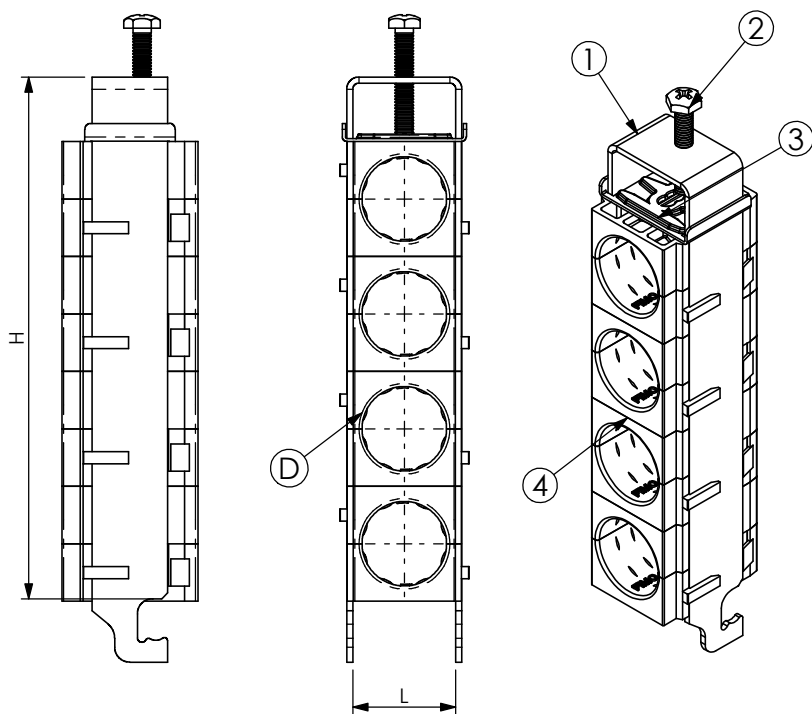

PRODUCT DATA SHEET

A) SPECIFICATIONS

- 1 Stainless steel bow
Hooking on section 40x22,
flat and round 3-12mm
- 2 Self-locking pressure screw M6
- 3 Stainless steel sliding pressure plate.
- 4 SAS black P.A. fiberglass saddles

B) RESISTANCE TESTS

UV Test BS-ISO 105-B06
Vibration test conforming to UNI 60068-2-6
Operating temperature: -30°C +120°C

C) PACKAGING INFORMATION

Packing in boxes.
Label indicating:
product code, article, quantity,
production batch,
FIMO logo and figure.
(Customer code on request).

D) MOUNTING INSTRUCTIONS

IST026

CODE	ARTICLE	ø D	L	H	BOX	WEIGHT
61 1558 1411	sRF E/ 4x11	10 - 11	22	118	50	173
61 1558 1412	sRF E/ 4x1/2" (17)	16 - 17	22	118	50	166
61 1558 1478	sRF E/ 4x7/8" (28)	27 - 28	34	166	50	293

RI	DATE	DR	DATE	AP	Description:
02					Stainless cable clamps type sRF E For 4 coaxial cables, complete with 8 calibrated saddles. For articles see schedule.
01					
00	05/10/15	G.S.	05/10/15	A.V.	
1 ST EMISSION					
Use:					Hooking of 4 coaxial cables on section 40x22, flat and round 3-12mm.