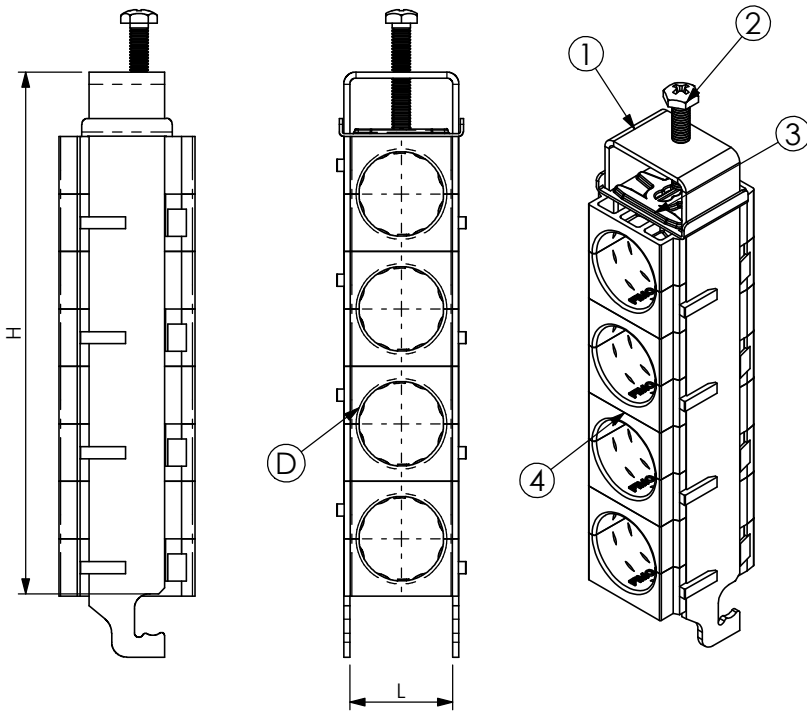

PRODUCT DATA SHEET

A) SPECIFICATIONS

- 1 Stainless steel bow
Hooking onsection 40x22,
flat and round 3-12mm
- 2 Self-locking pressure screw M6
- 3 Stainless steel sliding pressure plate.
- 4 SAS black P.A. fiberglass saddles

B) RESISTANCE TESTS

UV Test BS-ISO 105-B06
Vibration test conforming to UNI 60068-2-6
Operating temperature: -30°C +120°C

C) PACKAGING INFORMATION

Packing in boxes.
Label indicating:
product code, article, quantity,
production batch,
FIMO logo and figure.
(Customer code on request).

D) MOUNTING INSTRUCTIONS

IST026

CODE	ARTICLE	ø D	L	H	BOX	WEIGHT
61 1558 1411	sRF E/ 4x11	10 - 11	22	118	50	173
61 1558 1412	sRF E/ 4x1/2" (17)	16 - 17	22	118	50	166
61 1558 1478	sRF E/ 4x7/8" (28)	27 - 28	34	166	50	293

RI	DATE	DR	DATE	AP	Description:
02					Stainless cable clamps type sRF E For 4 coaxial cables, complete with 8 calibrated saddles. For articles see schedule.
01					
00	05/10/15	G.S.	05/10/15	A.V.	
1 ST EMISSION					
					Use: Hooking of 4 coaxial cables on section 40x22, flat and round 3-12mm.