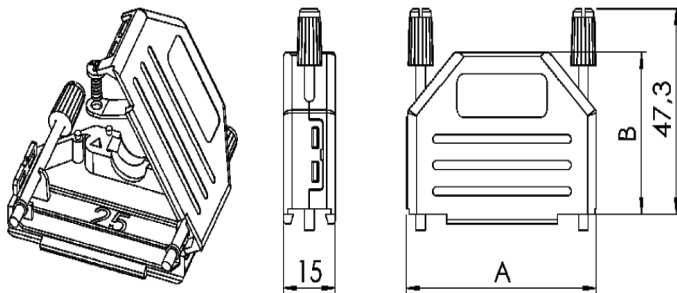

### Features:

- Available in sizes 9, 15, 25 and 37
- Hinged single piece moulding with retaining latches
- Light weight and cost effective
- Compact and attractive design
- Long jackscrews with UNC 4-40 thread as standard, M2.5, M2.6 or M3 as option

### Technical Specifications:

Material	: Nylon
Temp. Range	: -55°C to +105°C
Cable Strain Relief	: Cable clamp with self-tapping screws
Cable Diameter	: 3mm to 11mm
Locking Screws	: Long jackscrews with moulded top for colour coding
Cable Outlet	: Straight