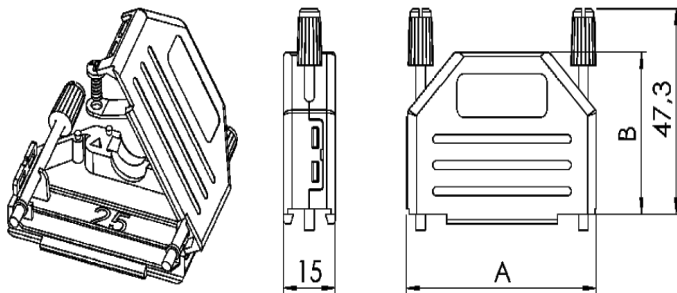

D-Sub Backshells

DPPK Series

Features:

- Available in sizes 9, 15, 25 and 37
- Hinged single piece moulding with retaining latches
- Light weight and cost effective
- Compact and attractive design
- Long jackscrews with UNC 4-40 thread as standard, M2.5, M2.6 or M3 as option

Technical Specifications:

Material	: Nylon
Temp. Range	: -55°C to +105°C
Cable Strain Relief	: Cable clamp with self-tapping screws
Cable Diameter	: 3mm to 11mm
Locking Screws	: Long jackscrews with moulded top for colour coding
Cable Outlet	: Straight