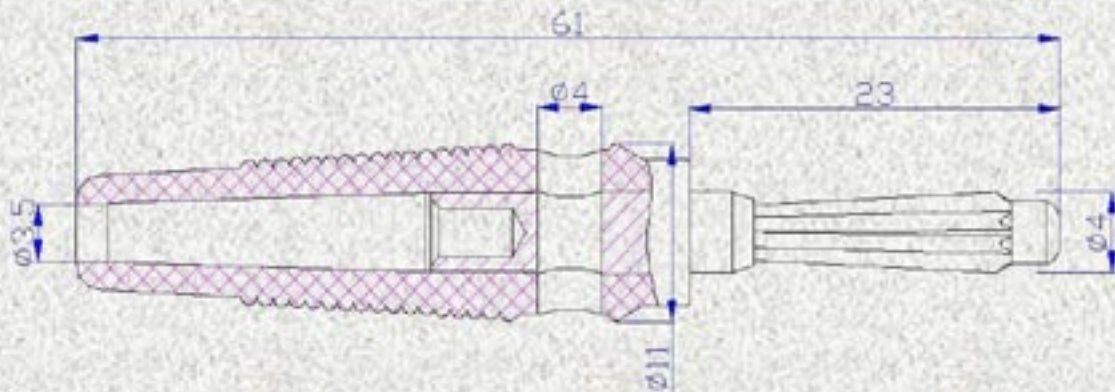

Product Specification

■产品名称 (Name): 4mm 插头 (In-line 4mm Plug)

■产品型号 (Model): 25.413. *

■基本参数 (Principal Technical Data)

■典型特性 (Typical Characteristic)

主体材质 Body material	铜 Brass	绝缘体材质 Insulation material	PVC
弹片材质 Spring material	磷铜 Phosphorus copper	表面镀层 Surface coating	镀镍 Nickel plated
接触电阻 Contact resistance	$\leq 0.005 \Omega$	额定电压/电流 Rated voltage/current	30Vac-60Vdc/Max.32A