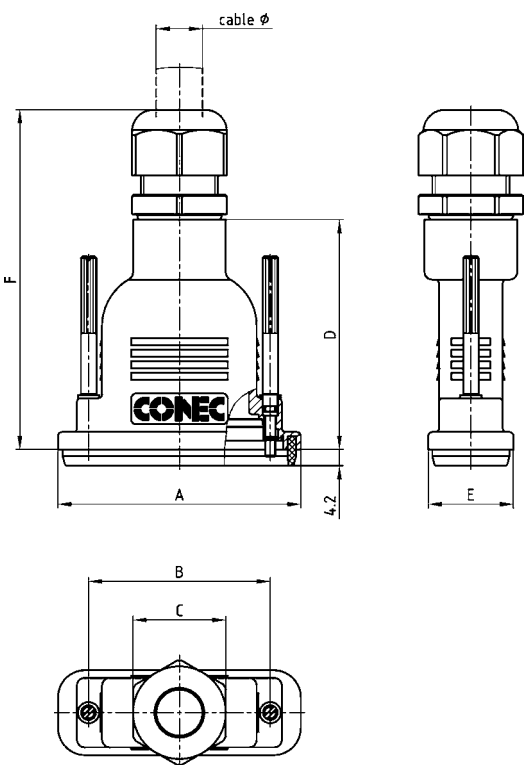

IP67 D-SUB PLASTIC HOOD AND ACCESSORIES

Straight cable entry – 9-50 pos. – large interior

RoHS compliant – CSA listed, File No.: LR 115000-1 – UL listed, File No.: E202784

DESCRIPTION

- Water resistant hood for Standard- and Combination D-SUB
- With large internal space for high power and coaxial contacts
- Material:
 - Plastic hood black: PBT + Glas filled, UL 94 V-0
 - Plastic hood metallized: ABS, UL 94 V-0
- Fastening:
 - M3 or 4-40 UNC short screws stainless steel
 - M3 or 4-40 UNC jack screws stainless steel
- Accessories: Protection cap and Outside sealing made from TPE
- Packaging: in pack units as a single package

PRODUCT DRAWING

Protection cap

Outside sealing

No. of pos.	A	B	C	No. of pos.	A -0.2	B +0.2	C -0.2	D -0.2	E +0.5
09	44.56	12.60	25.60	09	38.36	33.96	20.00	15.60	9.90
15	52.86	12.60	25.60	15	46.66	42.26	20.00	15.60	9.90
25	66.60	12.60	25.60	25	60.40	56.00	20.00	15.60	9.90
37	82.66	12.60	25.60	37	76.86	72.46	20.00	15.60	9.90
50	80.26	12.60	28.40	50	74.50	70.10	22.80	18.40	9.90

Shellsize	A	B	C		D	E	F ⁺¹ ₋₃	G	Cable Ø	
			black/grey	metallized					black/grey	metallized
1	40.76	25.00	SW 22	SW 20	51.00	22.00	77.00	44.00	5 - 10	5 - 10
2	49.06	33.30	SW 24	SW 24	51.00	22.00	79.00	52.00	6 - 12	7 - 12
3	62.80	47.04	SW 24	SW 24	59.50	22.00	87.50	52.00	6 - 12	7 - 12
4	78.86	63.50	SW 33	SW 30	67.00	22.00	99.00	52.00	9 - 16	9 - 16
5	76.46	61.10	SW 42	SW 40	67.00	24.80	107.00	52.00	13 - 20	13 - 20

ORDER DATA

D-SUB PLASTIC HOOD – BLACK		
No. of pos.	Jack screw M3	Jack screw 4-40 UNC
09	165X15119X	165X14819X
15	165X15129X	165X14829X
25	165X15139X	165X14839X
37	165X15149X	165X14849X
50	165X15159X	165X14859X
No. of pos.	Short screw M3	Short screw 4-40 UNC
09	165X15169X	165X14869X
15	165X15179X	165X14879X
25	165X15189X	165X14889X
37	165X15199X	165X14899X
50	165X15209X	165X14909X