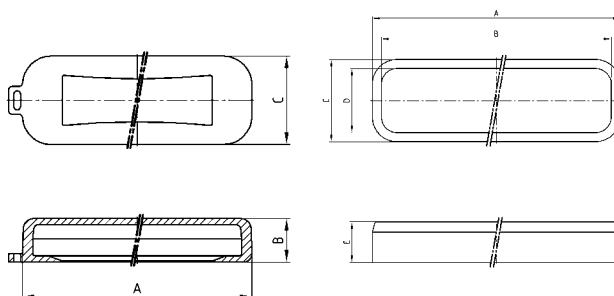

IP67 D-SUB PLASTIC HOOD AND ACCESSORIES

Straight cable entry – 9-50 pos. – large interior

RoHS compliant – CSA listed, File No.: LR 115000-1 – UL listed, File No.: E202784

DESCRIPTION

- Water resistant hood for Standard- and Combination D-SUB
- With large internal space for high power and coaxial contacts
- Material:
 - Plastic hood black: PBT + Glas filled, UL 94 V-0
 - Plastic hood metallized: ABS, UL 94 V-0
- Fastening:
 - M3 or 4-40 UNC short screws stainless steel
 - M3 or 4-40 UNC jack screws stainless steel
- Accessories: Protection cap and Outside sealing made from TPE
- Packaging: in pack units as a single package

PRODUCT DRAWING

Protection cap

Outside sealing

No. of pos.	A	B	C	No. of pos.	A -0.2	B +0.2	C -0.2	D -0.2	E +0.5
09	44.56	12.60	25.60	09	38.36	33.96	20.00	15.60	9.90
15	52.86	12.60	25.60	15	46.66	42.26	20.00	15.60	9.90
25	66.60	12.60	25.60	25	60.40	56.00	20.00	15.60	9.90
37	82.66	12.60	25.60	37	76.86	72.46	20.00	15.60	9.90
50	80.26	12.60	28.40	50	74.50	70.10	22.80	18.40	9.90

Shellsize	A	B	C		D	E	F ⁺¹ ₋₃	G	Cable Ø	
			black/grey	metallized					black/grey	metallized
1	40.76	25.00	SW 22	SW 20	51.00	22.00	77.00	44.00	5 - 10	5 - 10
2	49.06	33.30	SW 24	SW 24	51.00	22.00	79.00	52.00	6 - 12	7 - 12
3	62.80	47.04	SW 24	SW 24	59.50	22.00	87.50	52.00	6 - 12	7 - 12
4	78.86	63.50	SW 33	SW 30	67.00	22.00	99.00	52.00	9 - 16	9 - 16
5	76.46	61.10	SW 42	SW 40	67.00	24.80	107.00	52.00	13 - 20	13 - 20

ORDER DATA

D-SUB PLASTIC HOOD – BLACK		
No. of pos.	Jack screw M3	Jack screw 4-40 UNC
09	165X15119X	165X14819X
15	165X15129X	165X14829X
25	165X15139X	165X14839X
37	165X15149X	165X14849X
50	165X15159X	165X14859X
No. of pos.	Short screw M3	Short screw 4-40 UNC
09	165X15169X	165X14869X
15	165X15179X	165X14879X
25	165X15189X	165X14889X
37	165X15199X	165X14899X
50	165X15209X	165X14909X