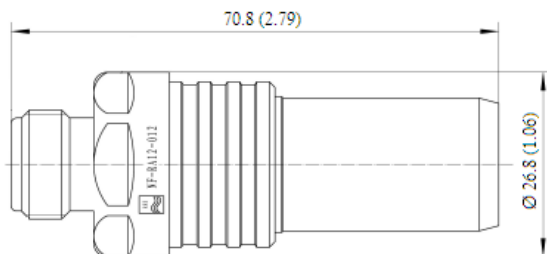

FEATURES / BENEFITS

- Single-piece design for Fast and Easy Installation - Reliable and simple attachment avoids unnecessary connector adjustments and provides outstanding performance. Saves time and provides cost savings.
- Robust Mechanical Design - Low and consistent IM performance.
- Excellent Electrical Performance - Low VSWR
- Totally Waterproof - Assures safe, long term operation in the harshest of environments.

Technical Features

GENERAL SPECIFICATIONS

Transmission Line Type		Coaxial Cable
Cable Size		1/2"
Cable Type		Radiating
Model Series		all ALF and RLK12-50A-Series
Connector Interface		N
Connector Type		Straight
Sealing Method		Shrinking Sleeve
Gender		Female

ELECTRICAL SPECIFICATIONS

Nominal Impedance	Ohm	50
Maximum Frequency	GHz	6.0

MECHANICAL SPECIFICATIONS

Length	mm (in)	70.8 (2.79)
Outer Diameter	mm (in)	26.8 (1.06)
Weight	kg (lb)	0.11 (0.24)
Body Material		Brass / Plating: Tri metal
Inner Contact Material		Copper / Plating: Silver
Inner Contact Attachment		Spring Finger / Plating: silver
Outer Contact Attachment		Spring loop / Plating: silver

TESTING AND ENVIRONMENTAL

Waterproof Level		IP68

NF-RA12-012

REV: B

REV DATE: 20.Jul.2015

www.rfsworld.com