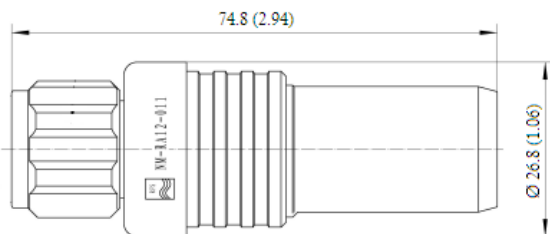

FEATURES / BENEFITS

- Single-piece design for Fast and Easy Installation - Reliable and simple attachment avoids unnecessary connector adjustments and provides outstanding performance. Saves time and provides cost savings.
- Robust Mechanical Design - Low and consistent IM performance.
- Excellent Electrical Performance - Low VSWR
- Totally Waterproof - Assures safe, long term operation in the harshest of environments.

Technical Features

GENERAL SPECIFICATIONS

Transmission Line Type		Coaxial Cable
Cable Size		1/2"
Cable Type		Radiating
Model Series		all ALF and RLK12-50A-Series
Connector Interface		N
Connector Type		Straight
Sealing Method		Shrinking Sleeve
Gender		Male

ELECTRICAL SPECIFICATIONS

Nominal Impedance	Ohm	50
Maximum Frequency	GHz	6.0

MECHANICAL SPECIFICATIONS

Length	mm (in)	74.8 (2.94)
Outer Diameter	mm (in)	26.8 (1.06)
Weight	kg (lb)	0.12 (0.26)
Body Material		Brass / Plating: Tri metal
Inner Contact Material		Copper / Plating: Silver
Inner Contact Attachment		Spring Finger / Plating: silver
Outer Contact Attachment		Spring loop / Plating: silver

TESTING AND ENVIRONMENTAL

Waterproof Level		IP68

NM-RA12-011

REV: B

REV DATE: 20.Jul.2015

www.rfsworld.com