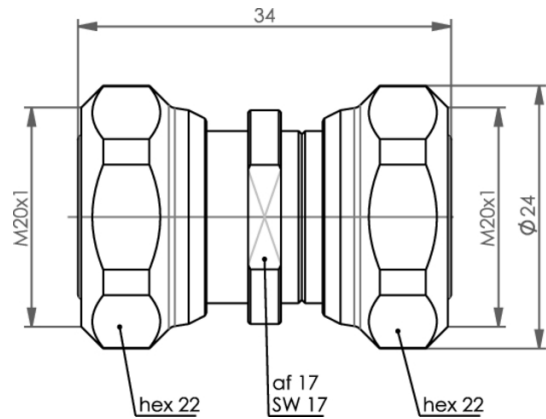

order number: J01442A0000 **PLU010689**

4.3-10 adaptor, m-m

Technical Attributes	
Type	Screw-Screw Type
Remarks	m-m