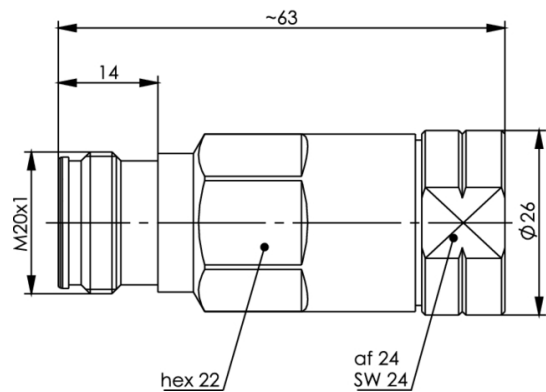

order number: **PLU010688**

4.3-10 straight jack, G23 (1/2" Flex), SIMFix Pro, IP68

Technical Attributes	
Cable group; cable	G23 (1/2" Flex)
Assembly	B89
Remarks	SIMFix Pro IP 68