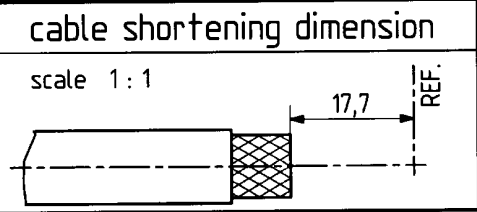

Connector accepts center conductor of cable with $\varnothing 2,74 \pm 0,05$ mm

H+S 701.448.05

scale 3:1	HUBER + SUHNER RFX	drawing number	index
		OZ drawing : OZ.00.4.13.0366	a
dimensions in mm			