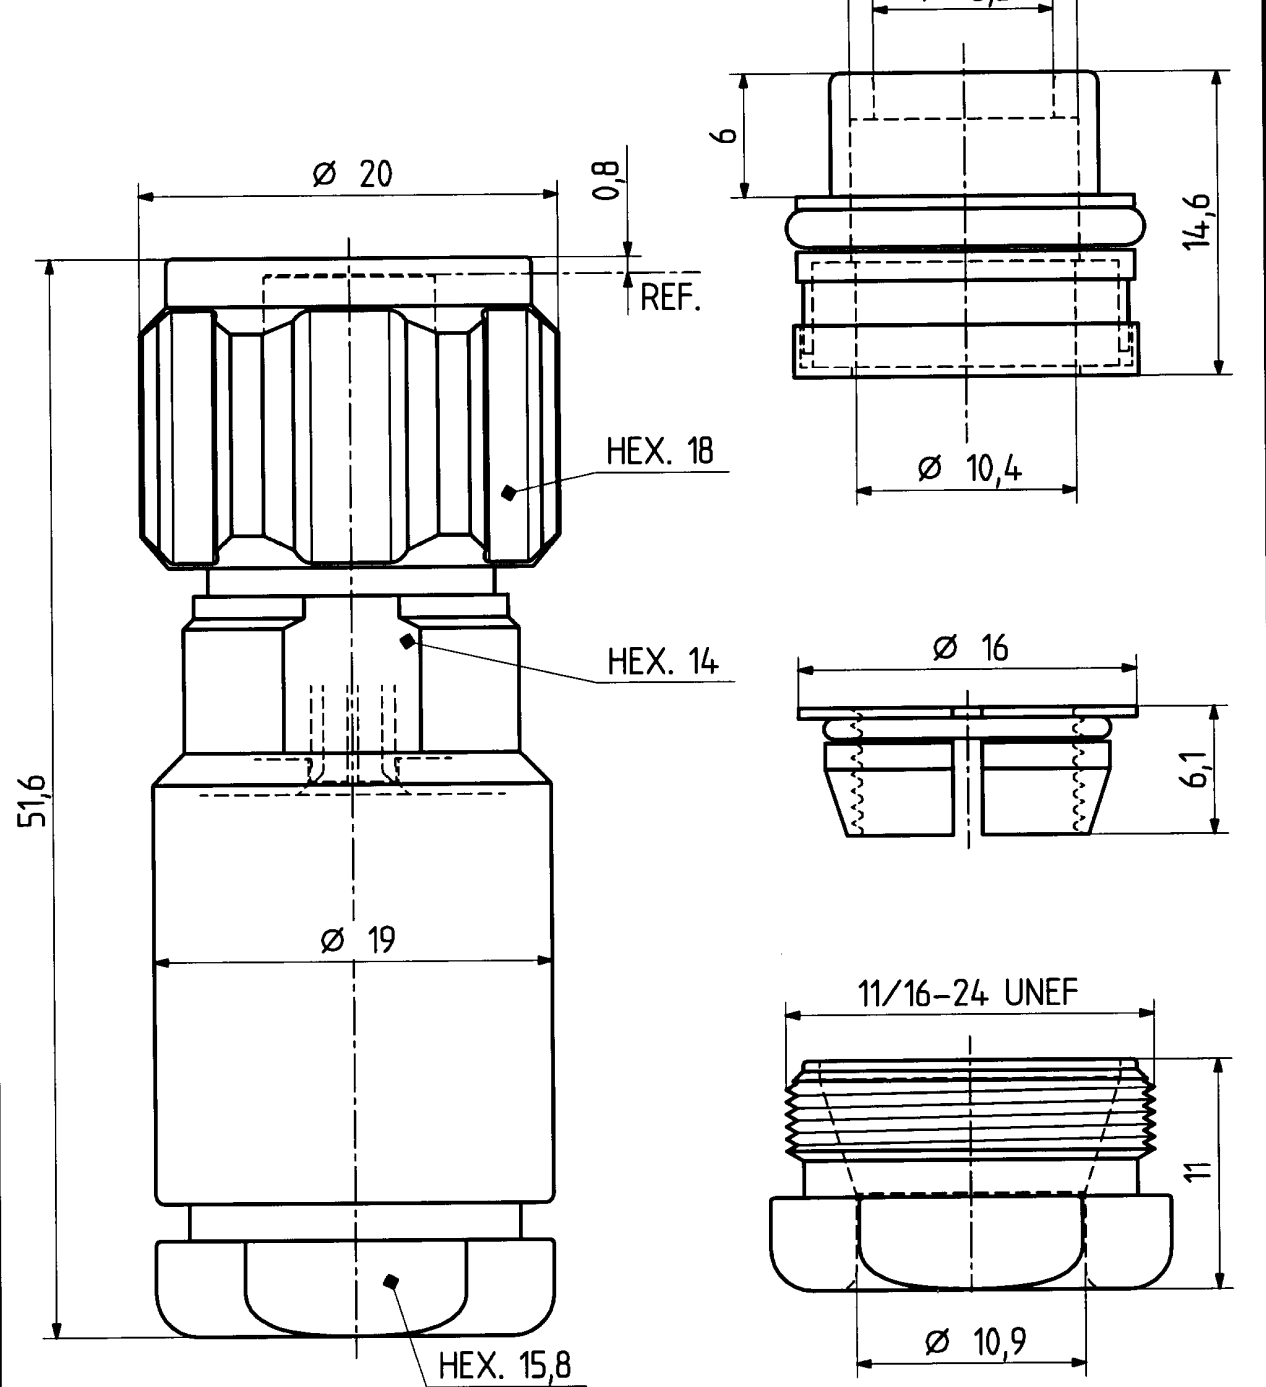

Connector accepts center conductor of cable with $\varnothing 2,74 \pm 0,05$ mm

H+S 701.448.05

scale 3:1	HUBER + SUHNER RFX	drawing number	index
		OZ drawing : OZ.00.4.13.0366	a
dimensions in mm			