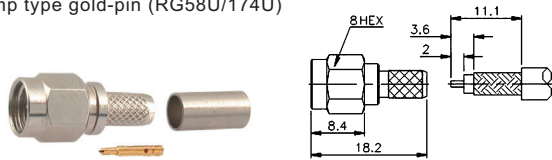

SMA male crimp type gold-pin (RG58U/174U)

SMA female chassis mount gold-pin

SMA male clamp type gold-pin (RG58U)

SMA male bulkhead gold-pin

PLU010455

SMA female crimp type gold-pin (RG58U/174U)

SMA female bulkhead gold-pin

SMA female bulkhead crimp type gold-pin (RG58U/174U)

SMA female surface mount gold-pin

SMA male chassis mount gold-pin

SMA female PCB mount gold-pin

SMA male chassis mount gold-pin

Right angle SMA female PCB mount gold-pin

SMA female chassis mount gold-pin

Double SMA male gold-pin

SMA female chassis mount gold-pin

SMA male to BNC male gold-pin

SMA female chassis mount gold-pin

SMA male to BNC female gold-pin