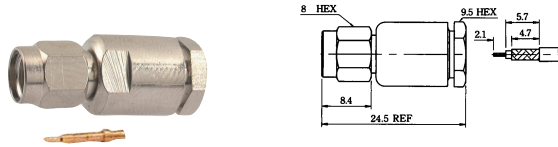

SMA male crimp type gold-pin (RG58U/174U)

SMA female chassis mount gold-pin

SMA male clamp type gold-pin (RG58U)

SMA male bulkhead gold-pin

PLU010455

SMA female crimp type gold-pin (RG58U/174U)

SMA female bulkhead gold-pin

SMA female bulkhead crimp type gold-pin (RG58U/174U)

SMA female surface mount gold-pin

SMA male chassis mount gold-pin

SMA female PCB mount gold-pin

SMA male chassis mount gold-pin

Right angle SMA female PCB mount gold-pin

SMA female chassis mount gold-pin

Double SMA male gold-pin

SMA female chassis mount gold-pin

SMA male to BNC male gold-pin

SMA female chassis mount gold-pin

SMA male to BNC female gold-pin