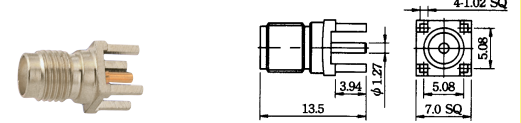

SMA male crimp type gold-pin (RG58U/174U)

SMA female chassis mount gold-pin

SMA male clamp type gold-pin (RG58U)

SMA male bulkhead gold-pin

PLU010455

SMA female crimp type gold-pin (RG58U/174U)

SMA female bulkhead gold-pin

SMA female bulkhead crimp type gold-pin (RG58U/174U)

SMA female surface mount gold-pin

SMA male chassis mount gold-pin

SMA female PCB mount gold-pin

SMA male chassis mount gold-pin

Right angle SMA female PCB mount gold-pin

SMA female chassis mount gold-pin

Double SMA male gold-pin

SMA female chassis mount gold-pin

SMA male to BNC male gold-pin

SMA female chassis mount gold-pin

SMA male to BNC female gold-pin