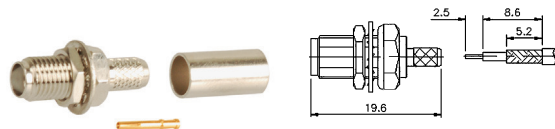

SMA male crimp type gold-pin (RG58U/174U)

SMA female chassis mount gold-pin

SMA male clamp type gold-pin (RG58U)

SMA male bulkhead gold-pin

PLU010455

SMA female crimp type gold-pin (RG58U/174U)

SMA female bulkhead gold-pin

SMA female bulkhead crimp type gold-pin (RG58U/174U)

SMA female surface mount gold-pin

SMA male chassis mount gold-pin

SMA female PCB mount gold-pin

SMA male chassis mount gold-pin

Right angle SMA female PCB mount gold-pin

SMA female chassis mount gold-pin

Double SMA male gold-pin

SMA female chassis mount gold-pin

SMA male to BNC male gold-pin

SMA female chassis mount gold-pin

SMA male to BNC female gold-pin