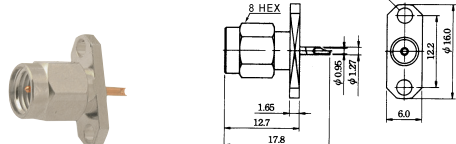

SMA male crimp type gold-pin (RG58U/174U)

SMA female chassis mount gold-pin

SMA male clamp type gold-pin (RG58U)

SMA male bulkhead gold-pin

PLU010455

SMA female crimp type gold-pin (RG58U/174U)

SMA female bulkhead gold-pin

SMA female bulkhead crimp type gold-pin (RG58U/174U)

SMA female surface mount gold-pin

SMA male chassis mount gold-pin

SMA female PCB mount gold-pin

SMA male chassis mount gold-pin

Right angle SMA female PCB mount gold-pin

SMA female chassis mount gold-pin

Double SMA male gold-pin

SMA female chassis mount gold-pin

SMA male to BNC male gold-pin

SMA female chassis mount gold-pin

SMA male to BNC female gold-pin