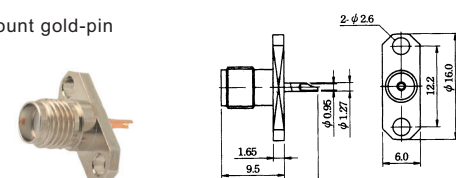

SMA female bulkhead crimp type gold-pin (RG58U/174U)

SMA female surface mount gold-pin

SMA male chassis mount gold-pin

SMA female PCB mount gold-pin

SMA male chassis mount gold-pin

Right angle SMA female PCB mount gold-pin

SMA female chassis mount gold-pin

Double SMA male gold-pin

SMA female chassis mount gold-pin

SMA male to BNC male gold-pin

SMA female chassis mount gold-pin

SMA male to BNC female gold-pin