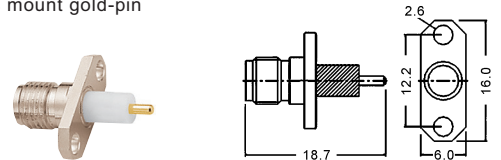

SMA male crimp type gold-pin (RG58U/174U)

SMA female chassis mount gold-pin

SMA male clamp type gold-pin (RG58U)

SMA male bulkhead gold-pin

PLU010455

SMA female crimp type gold-pin (RG58U/174U)

SMA female bulkhead gold-pin

SMA female bulkhead crimp type gold-pin (RG58U/174U)

SMA female surface mount gold-pin

SMA male chassis mount gold-pin

SMA female PCB mount gold-pin

SMA male chassis mount gold-pin

Right angle SMA female PCB mount gold-pin

SMA female chassis mount gold-pin

Double SMA male gold-pin

SMA female chassis mount gold-pin

SMA male to BNC male gold-pin

SMA female chassis mount gold-pin

SMA male to BNC female gold-pin