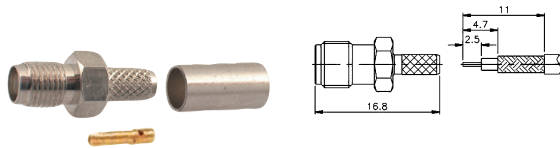

SMA male crimp type gold-pin (RG58U/174U)

SMA female chassis mount gold-pin

SMA male clamp type gold-pin (RG58U)

SMA male bulkhead gold-pin

PLU010455

SMA female crimp type gold-pin (RG58U/174U)

SMA female bulkhead gold-pin

SMA female bulkhead crimp type gold-pin (RG58U/174U)

SMA female surface mount gold-pin

SMA male chassis mount gold-pin

SMA female PCB mount gold-pin

SMA male chassis mount gold-pin

Right angle SMA female PCB mount gold-pin

SMA female chassis mount gold-pin

Double SMA male gold-pin

SMA female chassis mount gold-pin

SMA male to BNC male gold-pin

SMA female chassis mount gold-pin

SMA male to BNC female gold-pin