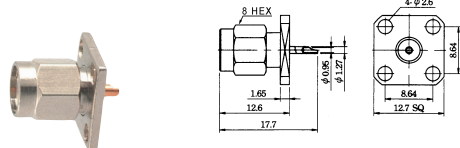

SMA male crimp type gold-pin (RG58U/174U)

SMA female chassis mount gold-pin

SMA male clamp type gold-pin (RG58U)

SMA male bulkhead gold-pin

PLU010455

SMA female crimp type gold-pin (RG58U/174U)

SMA female bulkhead gold-pin

SMA female bulkhead crimp type gold-pin (RG58U/174U)

SMA female surface mount gold-pin

SMA male chassis mount gold-pin

SMA female PCB mount gold-pin

SMA male chassis mount gold-pin

Right angle SMA female PCB mount gold-pin

SMA female chassis mount gold-pin

Double SMA male gold-pin

SMA female chassis mount gold-pin

SMA male to BNC male gold-pin

SMA female chassis mount gold-pin

SMA male to BNC female gold-pin