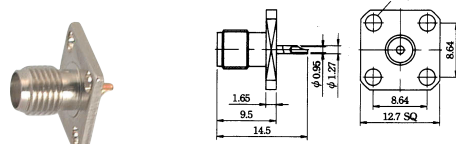

SMA male crimp type gold-pin (RG58U/174U)

SMA female chassis mount gold-pin

SMA male clamp type gold-pin (RG58U)

SMA male bulkhead gold-pin

PLU010455

SMA female crimp type gold-pin (RG58U/174U)

SMA female bulkhead gold-pin

SMA female bulkhead crimp type gold-pin (RG58U/174U)

SMA female surface mount gold-pin

SMA male chassis mount gold-pin

SMA female PCB mount gold-pin

SMA male chassis mount gold-pin

Right angle SMA female PCB mount gold-pin

SMA female chassis mount gold-pin

Double SMA male gold-pin

SMA female chassis mount gold-pin

SMA male to BNC male gold-pin

SMA female chassis mount gold-pin

SMA male to BNC female gold-pin