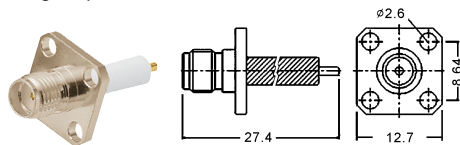

SMA male crimp type gold-pin (RG58U/174U)

SMA female chassis mount gold-pin

SMA male clamp type gold-pin (RG58U)

SMA male bulkhead gold-pin

PLU010455

SMA female crimp type gold-pin (RG58U/174U)

SMA female bulkhead gold-pin

SMA female bulkhead crimp type gold-pin (RG58U/174U)

SMA female surface mount gold-pin

SMA male chassis mount gold-pin

SMA female PCB mount gold-pin

SMA male chassis mount gold-pin

Right angle SMA female PCB mount gold-pin

SMA female chassis mount gold-pin

Double SMA male gold-pin

SMA female chassis mount gold-pin

SMA male to BNC male gold-pin

SMA female chassis mount gold-pin

SMA male to BNC female gold-pin