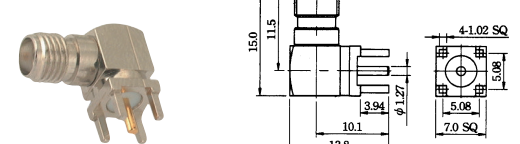

SMA male crimp type gold-pin (RG58U/174U)

SMA female chassis mount gold-pin

SMA male clamp type gold-pin (RG58U)

SMA male bulkhead gold-pin

PLU010455

SMA female crimp type gold-pin (RG58U/174U)

SMA female bulkhead gold-pin

SMA female bulkhead crimp type gold-pin (RG58U/174U)

SMA female surface mount gold-pin

SMA male chassis mount gold-pin

SMA female PCB mount gold-pin

SMA male chassis mount gold-pin

Right angle SMA female PCB mount gold-pin

SMA female chassis mount gold-pin

Double SMA male gold-pin

SMA female chassis mount gold-pin

SMA male to BNC male gold-pin

SMA female chassis mount gold-pin

SMA male to BNC female gold-pin