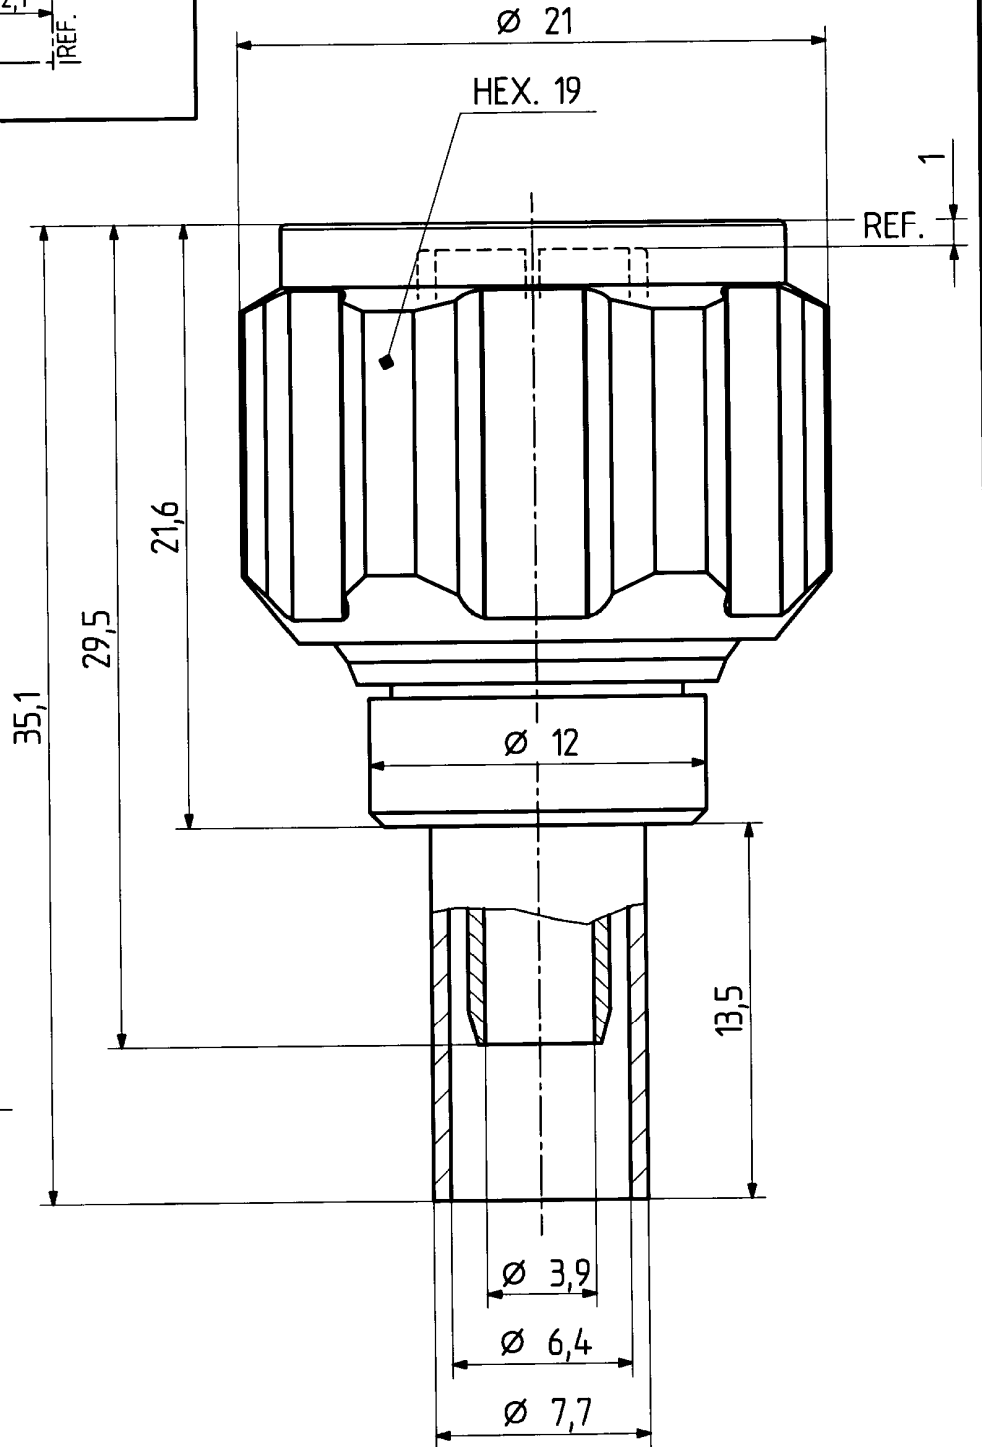

	date	sign
drawn	31.07.00	4515/CHU
checked	25.08.00	4726 / Bom
approved	25.08.00	4726 / Bom

cable shortening dimension

scale 1:1

H+S 701 4.4.8.05

scale
4:1

HUBER + SUHNER RFX

dimensions in mm

drawing number

4.13.25080

Index

b

OZ drawing : OZ.95.4.13.1026