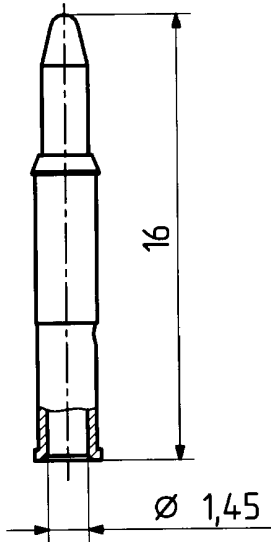

	date	sign
drawn	31.07.00	4515/CHU
checked	25.08.00	4726 / Bom
approved	25.08.00	4726 / Bom

cable shortening dimension

scale 1:1

H+S 701 4.4.8.05

scale
4:1

HUBER + SUHNER RFX

dimensions in mm

drawing number

4.13.25080

Index

b

OZ drawing : OZ.95.4.13.1026