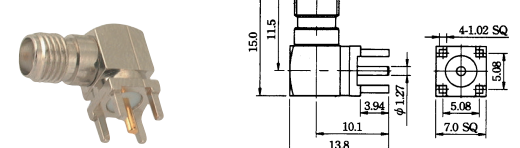

**PLU010331**

SMA male crimp type gold-pin (RG58U/174U)

SMA female chassis mount gold-pin

SMA male clamp type gold-pin (RG58U)

SMA male bulkhead gold-pin

SMA female crimp type gold-pin (RG58U/174U)

SMA female bulkhead gold-pin

SMA female bulkhead crimp type gold-pin (RG58U/174U)

SMA female surface mount gold-pin

SMA male chassis mount gold-pin

SMA female PCB mount gold-pin

SMA male chassis mount gold-pin

Right angle SMA female PCB mount gold-pin

SMA female chassis mount gold-pin

Double SMA male gold-pin

SMA female chassis mount gold-pin

SMA male to BNC male gold-pin

SMA female chassis mount gold-pin

SMA male to BNC female gold-pin