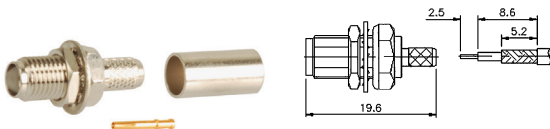

**PLU010331**

SMA male crimp type gold-pin (RG58U/174U)

SMA female chassis mount gold-pin

SMA male clamp type gold-pin (RG58U)

SMA male bulkhead gold-pin

SMA female crimp type gold-pin (RG58U/174U)

SMA female bulkhead gold-pin

SMA female bulkhead crimp type gold-pin (RG58U/174U)

SMA female surface mount gold-pin

SMA male chassis mount gold-pin

SMA female PCB mount gold-pin

SMA male chassis mount gold-pin

Right angle SMA female PCB mount gold-pin

SMA female chassis mount gold-pin

Double SMA male gold-pin

SMA female chassis mount gold-pin

SMA male to BNC male gold-pin

SMA female chassis mount gold-pin

SMA male to BNC female gold-pin