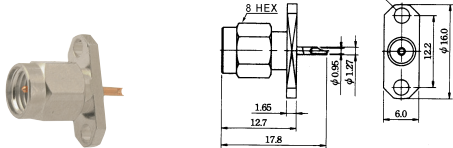

**PLU010331**

SMA male crimp type gold-pin (RG58U/174U)

SMA female chassis mount gold-pin

SMA male clamp type gold-pin (RG58U)

SMA male bulkhead gold-pin

SMA female crimp type gold-pin (RG58U/174U)

SMA female bulkhead gold-pin

SMA female bulkhead crimp type gold-pin (RG58U/174U)

SMA female surface mount gold-pin

SMA male chassis mount gold-pin

SMA female PCB mount gold-pin

SMA male chassis mount gold-pin

Right angle SMA female PCB mount gold-pin

SMA female chassis mount gold-pin

Double SMA male gold-pin

SMA female chassis mount gold-pin

SMA male to BNC male gold-pin

SMA female chassis mount gold-pin

SMA male to BNC female gold-pin