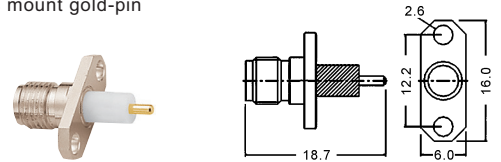

**PLU010331**

SMA male crimp type gold-pin (RG58U/174U)

SMA female chassis mount gold-pin

SMA male clamp type gold-pin (RG58U)

SMA male bulkhead gold-pin

SMA female crimp type gold-pin (RG58U/174U)

SMA female bulkhead gold-pin

SMA female bulkhead crimp type gold-pin (RG58U/174U)

SMA female surface mount gold-pin

SMA male chassis mount gold-pin

SMA female PCB mount gold-pin

SMA male chassis mount gold-pin

Right angle SMA female PCB mount gold-pin

SMA female chassis mount gold-pin

Double SMA male gold-pin

SMA female chassis mount gold-pin

SMA male to BNC male gold-pin

SMA female chassis mount gold-pin

SMA male to BNC female gold-pin