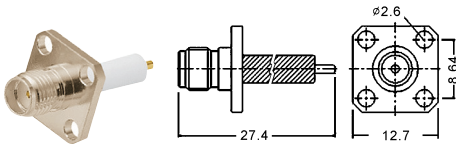

**PLU010331**

SMA male crimp type gold-pin (RG58U/174U)

SMA female chassis mount gold-pin

SMA male clamp type gold-pin (RG58U)

SMA male bulkhead gold-pin

SMA female crimp type gold-pin (RG58U/174U)

SMA female bulkhead gold-pin

SMA female bulkhead crimp type gold-pin (RG58U/174U)

SMA female surface mount gold-pin

SMA male chassis mount gold-pin

SMA female PCB mount gold-pin

SMA male chassis mount gold-pin

Right angle SMA female PCB mount gold-pin

SMA female chassis mount gold-pin

Double SMA male gold-pin

SMA female chassis mount gold-pin

SMA male to BNC male gold-pin

SMA female chassis mount gold-pin

SMA male to BNC female gold-pin