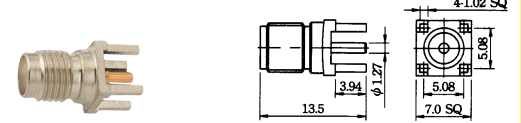

**PLU010331**

SMA male crimp type gold-pin (RG58U/174U)

SMA female chassis mount gold-pin

SMA male clamp type gold-pin (RG58U)

SMA male bulkhead gold-pin

SMA female crimp type gold-pin (RG58U/174U)

SMA female bulkhead gold-pin

SMA female bulkhead crimp type gold-pin (RG58U/174U)

SMA female surface mount gold-pin

SMA male chassis mount gold-pin

SMA female PCB mount gold-pin

SMA male chassis mount gold-pin

Right angle SMA female PCB mount gold-pin

SMA female chassis mount gold-pin

Double SMA male gold-pin

SMA female chassis mount gold-pin

SMA male to BNC male gold-pin

SMA female chassis mount gold-pin

SMA male to BNC female gold-pin