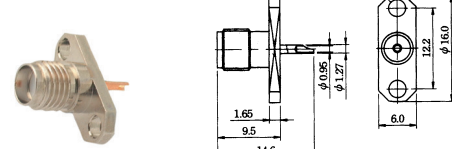

**PLU010331**

SMA male crimp type gold-pin (RG58U/174U)

SMA female chassis mount gold-pin

SMA male clamp type gold-pin (RG58U)

SMA male bulkhead gold-pin

SMA female crimp type gold-pin (RG58U/174U)

SMA female bulkhead gold-pin

SMA female bulkhead crimp type gold-pin (RG58U/174U)

SMA female surface mount gold-pin

SMA male chassis mount gold-pin

SMA female PCB mount gold-pin

SMA male chassis mount gold-pin

Right angle SMA female PCB mount gold-pin

SMA female chassis mount gold-pin

Double SMA male gold-pin

SMA female chassis mount gold-pin

SMA male to BNC male gold-pin

SMA female chassis mount gold-pin

SMA male to BNC female gold-pin