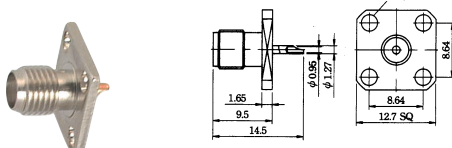

**PLU010331**

SMA male crimp type gold-pin (RG58U/174U)

SMA female chassis mount gold-pin

SMA male clamp type gold-pin (RG58U)

SMA male bulkhead gold-pin

SMA female crimp type gold-pin (RG58U/174U)

SMA female bulkhead gold-pin

SMA female bulkhead crimp type gold-pin (RG58U/174U)

SMA female surface mount gold-pin

SMA male chassis mount gold-pin

SMA female PCB mount gold-pin

SMA male chassis mount gold-pin

Right angle SMA female PCB mount gold-pin

SMA female chassis mount gold-pin

Double SMA male gold-pin

SMA female chassis mount gold-pin

SMA male to BNC male gold-pin

SMA female chassis mount gold-pin

SMA male to BNC female gold-pin