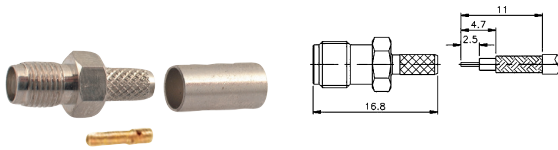

**PLU010331**

SMA male crimp type gold-pin (RG58U/174U)

SMA female chassis mount gold-pin

SMA male clamp type gold-pin (RG58U)

SMA male bulkhead gold-pin

SMA female crimp type gold-pin (RG58U/174U)

SMA female bulkhead gold-pin

SMA female bulkhead crimp type gold-pin (RG58U/174U)

SMA female surface mount gold-pin

SMA male chassis mount gold-pin

SMA female PCB mount gold-pin

SMA male chassis mount gold-pin

Right angle SMA female PCB mount gold-pin

SMA female chassis mount gold-pin

Double SMA male gold-pin

SMA female chassis mount gold-pin

SMA male to BNC male gold-pin

SMA female chassis mount gold-pin

SMA male to BNC female gold-pin