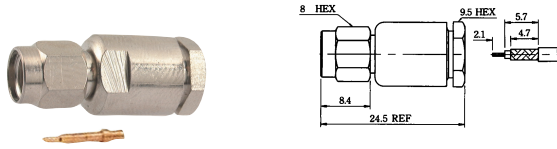

**PLU010331**

SMA male crimp type gold-pin (RG58U/174U)

SMA female chassis mount gold-pin

SMA male clamp type gold-pin (RG58U)

SMA male bulkhead gold-pin

SMA female crimp type gold-pin (RG58U/174U)

SMA female bulkhead gold-pin

SMA female bulkhead crimp type gold-pin (RG58U/174U)

SMA female surface mount gold-pin

SMA male chassis mount gold-pin

SMA female PCB mount gold-pin

SMA male chassis mount gold-pin

Right angle SMA female PCB mount gold-pin

SMA female chassis mount gold-pin

Double SMA male gold-pin

SMA female chassis mount gold-pin

SMA male to BNC male gold-pin

SMA female chassis mount gold-pin

SMA male to BNC female gold-pin