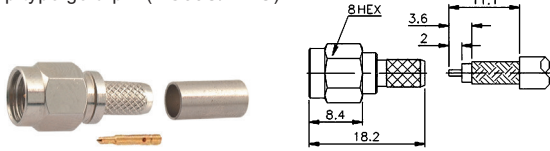

**PLU010331**

SMA male crimp type gold-pin (RG58U/174U)

SMA female chassis mount gold-pin

SMA male clamp type gold-pin (RG58U)

SMA male bulkhead gold-pin

SMA female crimp type gold-pin (RG58U/174U)

SMA female bulkhead gold-pin

SMA female bulkhead crimp type gold-pin (RG58U/174U)

SMA female surface mount gold-pin

SMA male chassis mount gold-pin

SMA female PCB mount gold-pin

SMA male chassis mount gold-pin

Right angle SMA female PCB mount gold-pin

SMA female chassis mount gold-pin

Double SMA male gold-pin

SMA female chassis mount gold-pin

SMA male to BNC male gold-pin

SMA female chassis mount gold-pin

SMA male to BNC female gold-pin