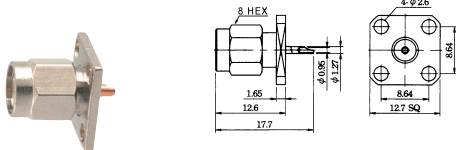

**PLU010331**

SMA male crimp type gold-pin (RG58U/174U)

SMA female chassis mount gold-pin

SMA male clamp type gold-pin (RG58U)

SMA male bulkhead gold-pin

SMA female crimp type gold-pin (RG58U/174U)

SMA female bulkhead gold-pin

SMA female bulkhead crimp type gold-pin (RG58U/174U)

SMA female surface mount gold-pin

SMA male chassis mount gold-pin

SMA female PCB mount gold-pin

SMA male chassis mount gold-pin

Right angle SMA female PCB mount gold-pin

SMA female chassis mount gold-pin

Double SMA male gold-pin

SMA female chassis mount gold-pin

SMA male to BNC male gold-pin

SMA female chassis mount gold-pin

SMA male to BNC female gold-pin